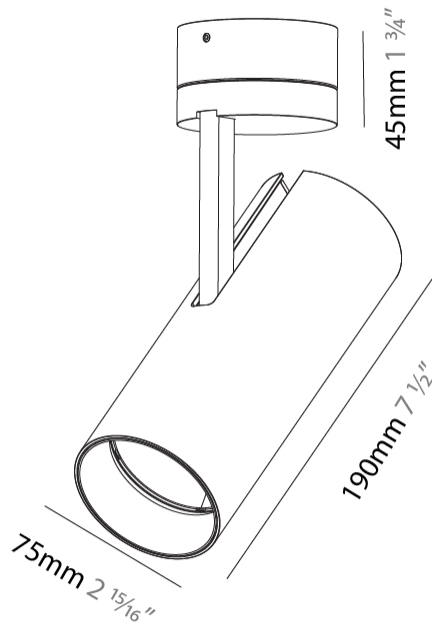

GENERAL

Series: Imagine
Subseries: Imagine 75
Brand: Prolicht
Division: Architectural
Mounting Type: Surface
Mounting Location: Ceiling
Subcategory: Spots

PHYSICAL

Shape: Cylinder
Diameter (mm): 75
Diameter (in): 2 ¹⁵/₁₆
Height (mm): 190
Height (in): 7 ¹/₂
Max. Overall Height (mm): 235
Max. Overall Height (in): 9 ¹/₄
Light Distribution: Adjustable / Direct
Weight (kg): 0.919
Weight (lbs): 2.02
Fixture Finish: SSR / BKV / CWI / CRY / HAB / LAG / UFT / ITA / RUA / RUR / MIC / FTG / MYG / TWT / LOD / PUS / FRO / FUP / KIA / POP / BLS / SPG / MEY / GOH / GUM / CHC / COM / ABZ / JAG / OBR / MOS / ROR
Fixture Material: Aluminum Die Cast

ELECTRICAL

Lamp Type: LED (Zhaga Standard)
Input Wattage (W): 20.9
Total Output Wattage (W): 19
Dimming: Tri-Mode (Non-Dimming and Phase Dimming (120Vac only) and 0-10V Dimming)
Driver Included: Yes
Driver Location: Integrated
Driver Type: Constant Current - Universal
Driver Class: Class 2
Input Voltage (V): 120 - 277
Constant Current (MA): 500

LED

Number of LEDs: 1
Color Temperature (°K): 2700 / 3000 / 3500 / 4000
Max. Delivered Lumen (lm): 1490 / 1530 / 1607 / 1640
CRI: >90 CRI
Lamp Life (hrs): 50000

OPTICAL

Reflector°: 20 / 25 / 40
Adjustability: Rotational 350°; Tilt 90°

RATINGS AND CERTIFICATIONS

Certified By: Certified for North American Standards
IP rating: IP20